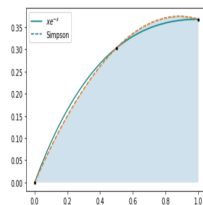

Numerical Integration in Python

This project is a Python based Jupiter Notebook created on Google CoLaboratory for a course in numerical analysis at UC Riverside. I use NumPy and Matplotlib to plot a curve as well as various approximation methods for its integral. I also use Markdown and LaTeX to format equations and document my analysis of the closest approximation.

Languages

C++, Python, LaTeX, Markdown, Unix, familiarity with Java

Technologies

Git, Tableau, Google Analytics, Jupiter Notebooks, AWS, Azure Cloud

Work Experience

IT & Analytics Advisor | Haven Ministries

November 2016 - Present

Performed detailed quantitative analysis for a non-profit radio program. Conducted database queries, visualized data and shared findings with executives. Used analytical methods to improve fundraising campaigns.

Graphic Designer, Operations Manager | Picmats, LLC

March 2014 - November 2016

Started as a graphic designer, creating personalized wall art prints for clients. After being promoted to operations manager, managed inventory, and conducted team meetings.

Technician | $99 PC Repair Centers

October 2013 - March 2014

Diagnosed and repaired electronic equipment such as computers, game consoles, phones, etc for a small computer repair shop.